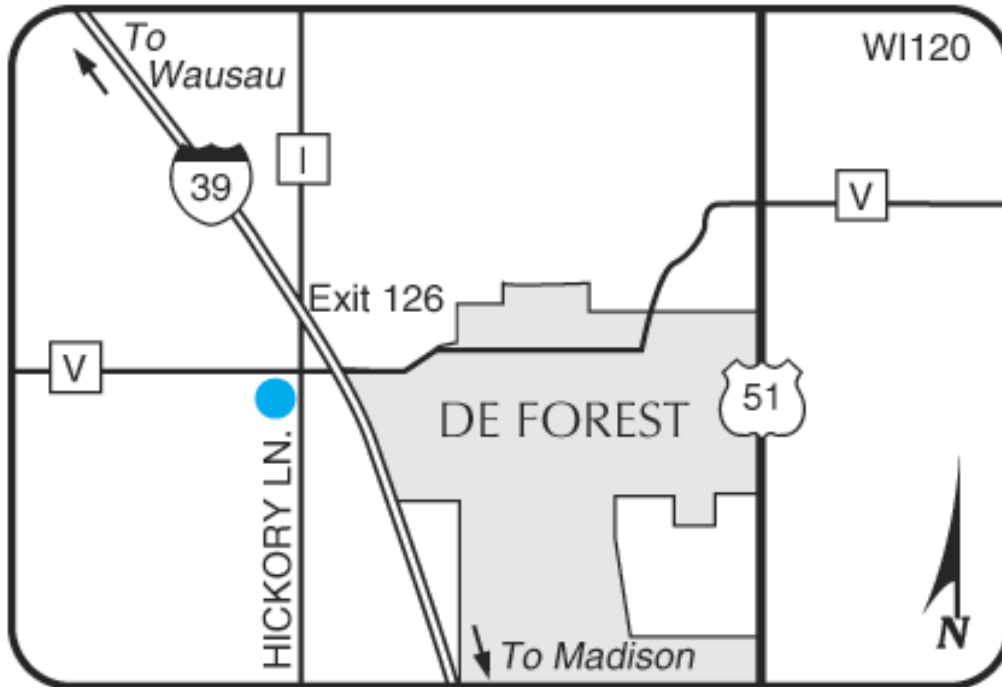

#### Welcome to the Comfort Inn & Suites, a DeForest hotel just minutes from Madison, WI

The Comfort Inn & Suites hotel is conveniently located off Interstate 90/94/39. This DeForest, WI hotel is close to many local points of interest, including the **Monona Terrace Community and Convention Center**, and **Alliant Energy Center** and its **Exhibition Hall**. The **University of Wisconsin-Madison** is just minutes away, as well as American Family Insurance Madison National Headquarters, General Casualty and Pepsi Co.

### Local Map:

### Directions to Our Hotel:

Driving from the South, Interstate 90/94 to exit number 126, West on V (left turn), hotel located 1/4 mile on left. Driving from the North, Interstate 90-94 to exit number 126, West on V (right turn), hotel located 1/4 mile on left.